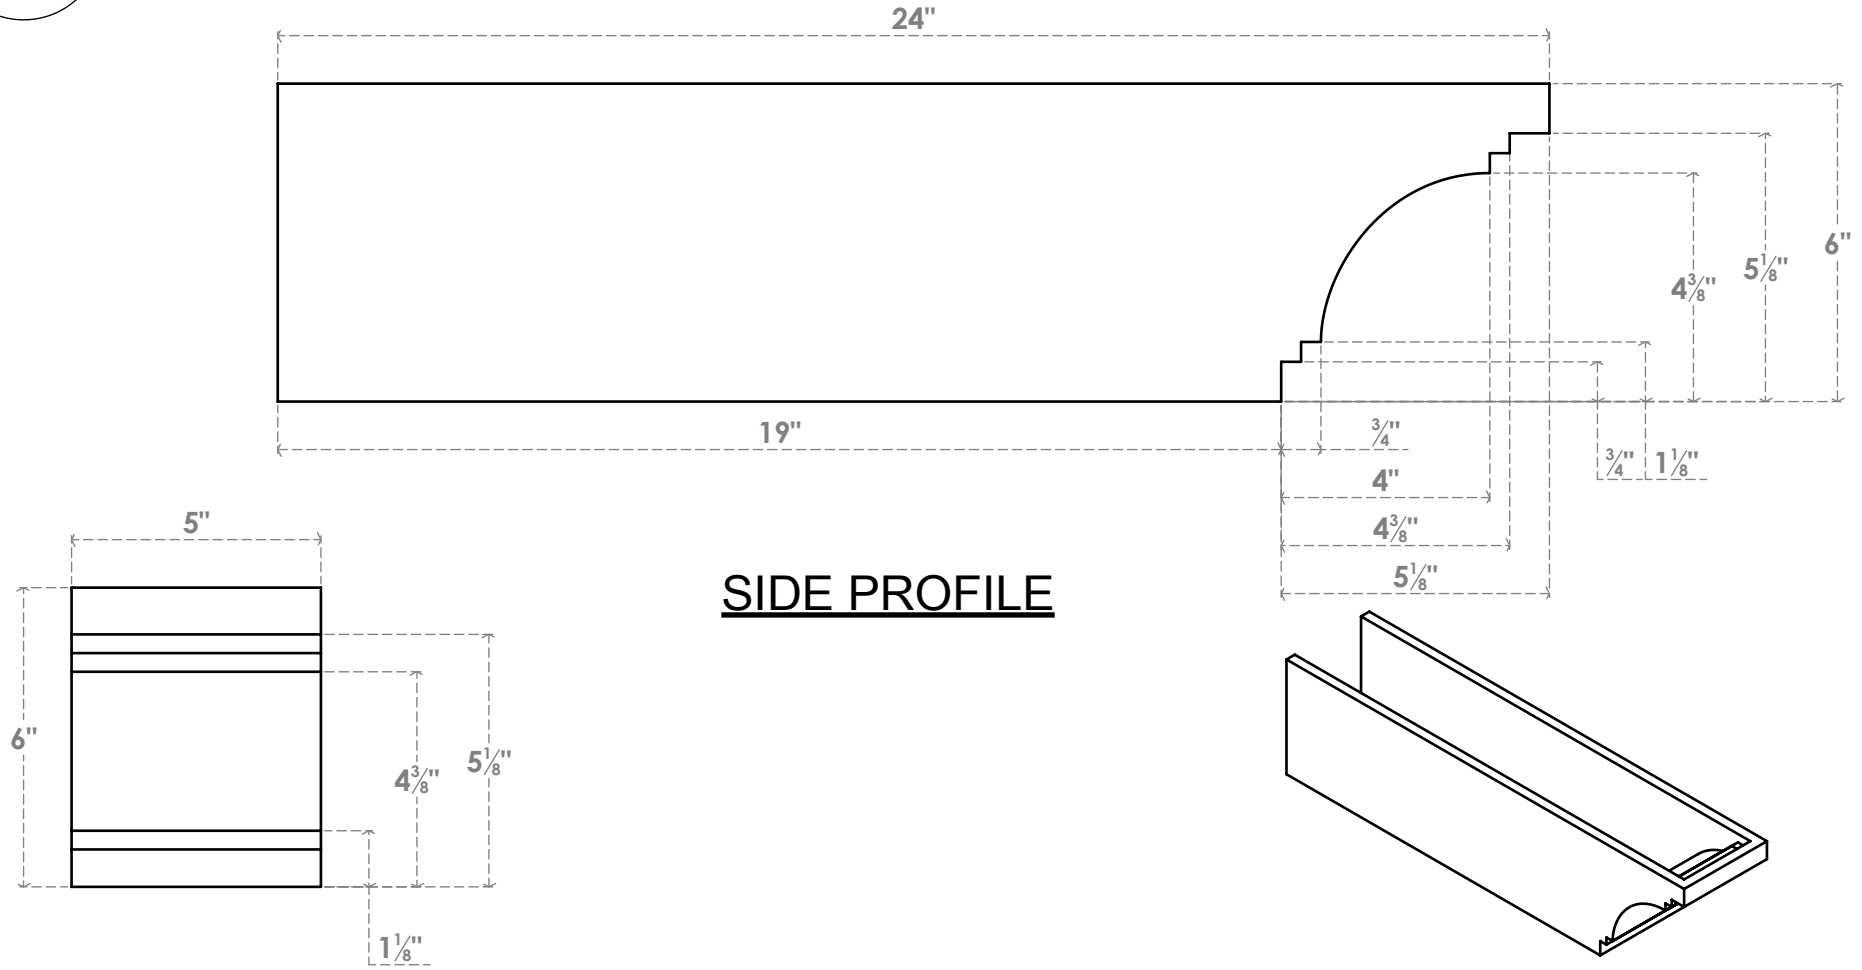

RFTP05X06X24PEC

5"W X 6"H X 24"L PESCADERO ARCHITECTURAL GRADE PVC RAFTER TAIL

SIDE PROFILE

FRONT PROFILE

ISOMETRIC

EKENA MILLWORK
 2300 WEST MAIN ST.
 CLARKSVILLE, TX 75426
 TOLL FREE: 866-607-0453
 WWW.EKENAMILLWORK.COM